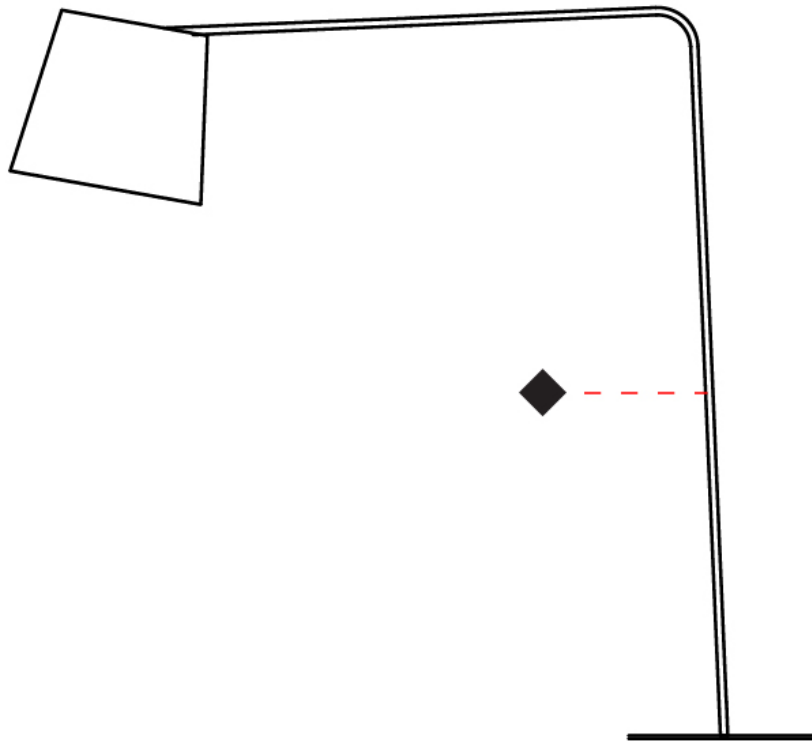

EXCENTRICA PORTABLE

D54010-

PROJECT

TYPE

SPECIFIER

QUANTITY

DATE

D