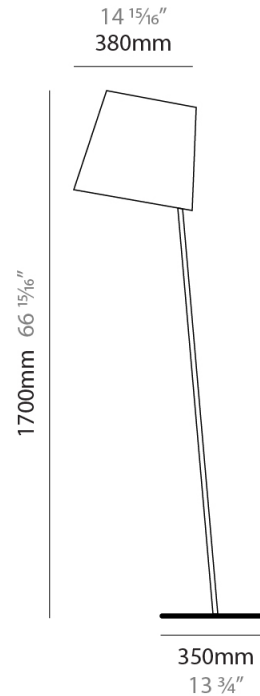

EXCENTRICA PORTABLE

D54009-

base number   Finish
Options

PROJECT
TYPE
SPECIFIER
QUANTITY
DATE

1. To build a product code in our configurator select the specify button on the base model # product page
2. To build a manual product code on this datasheet choose from the options listed below in blue font and add the suffix to the base model #

GENERAL

Series: Excentrica
Partner: Fambuena
Division: Design
Installation: Portable
Product Type: Floor
Mounting Location: Floor
Light Distribution: Direct

PHYSICAL

Shape: Abstract
Diameter (mm): 380
Diameter (in): 14 ¹⁵/₁₆
Height (mm): 1700
Height (in): 66 ¹⁵/₁₆
Diffuser: Cotton Shade
Fixture Finish: WHI / BLK
Holder Finish: WHI / BLK
Fixture Material: Metal
Upon Request: Bolt Down

ELECTRICAL

Number of Lamps: 1
Lamp Type: LED Retrofit
Lamp Shape: A19
Bulb Included: Bulb Not Included
Max. Wattage Per Lamp (W): 12
Lamp Base: E26
Input Voltage (V): 120
Upon Request: 277Vac / GU24

LED

OPTICAL

RATINGS AND CERTIFICATIONS

Certified By: Certified for North American Standards
IP rating: IP20