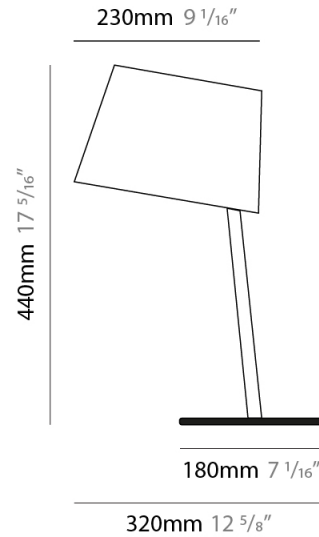

EXCENTRICA PORTABLE

D54007-

base number   Finish
Options

PROJECT	_____
TYPE	_____
SPECIFIER	_____
QUANTITY	_____
DATE	_____

1. To build a product code in our configurator select the specify button on the base model # product page
2. To build a manual product code on this datasheet choose from the options listed below in blue font and add the suffix to the base model #

GENERAL

Series: Excentrica
Partner: Fambuena
Division: Design
Installation: Portable
Product Type: Table
Mounting Location: Table
Light Distribution: Direct

PHYSICAL

Shape: Cylinder
Diameter (mm): 230
Diameter (in): 9 1/16
Height (mm): 440
Height (in): 17 5/16
Diffuser: Cotton Shade
Fixture Finish: WHI / BLK
Holder Finish: WHI / BLK
Fixture Material: Metal
Upon Request: Bolt Down

ELECTRICAL

Number of Lamps: 1
Lamp Type: LED Retrofit
Lamp Shape: B10
Bulb Included: Bulb Not Included
Max. Wattage Per Lamp (W): 4
Lamp Base: E12
Input Voltage (V): 120

LED

OPTICAL

RATINGS AND CERTIFICATIONS

Certified By: Certified for North American Standards
IP rating: IP20